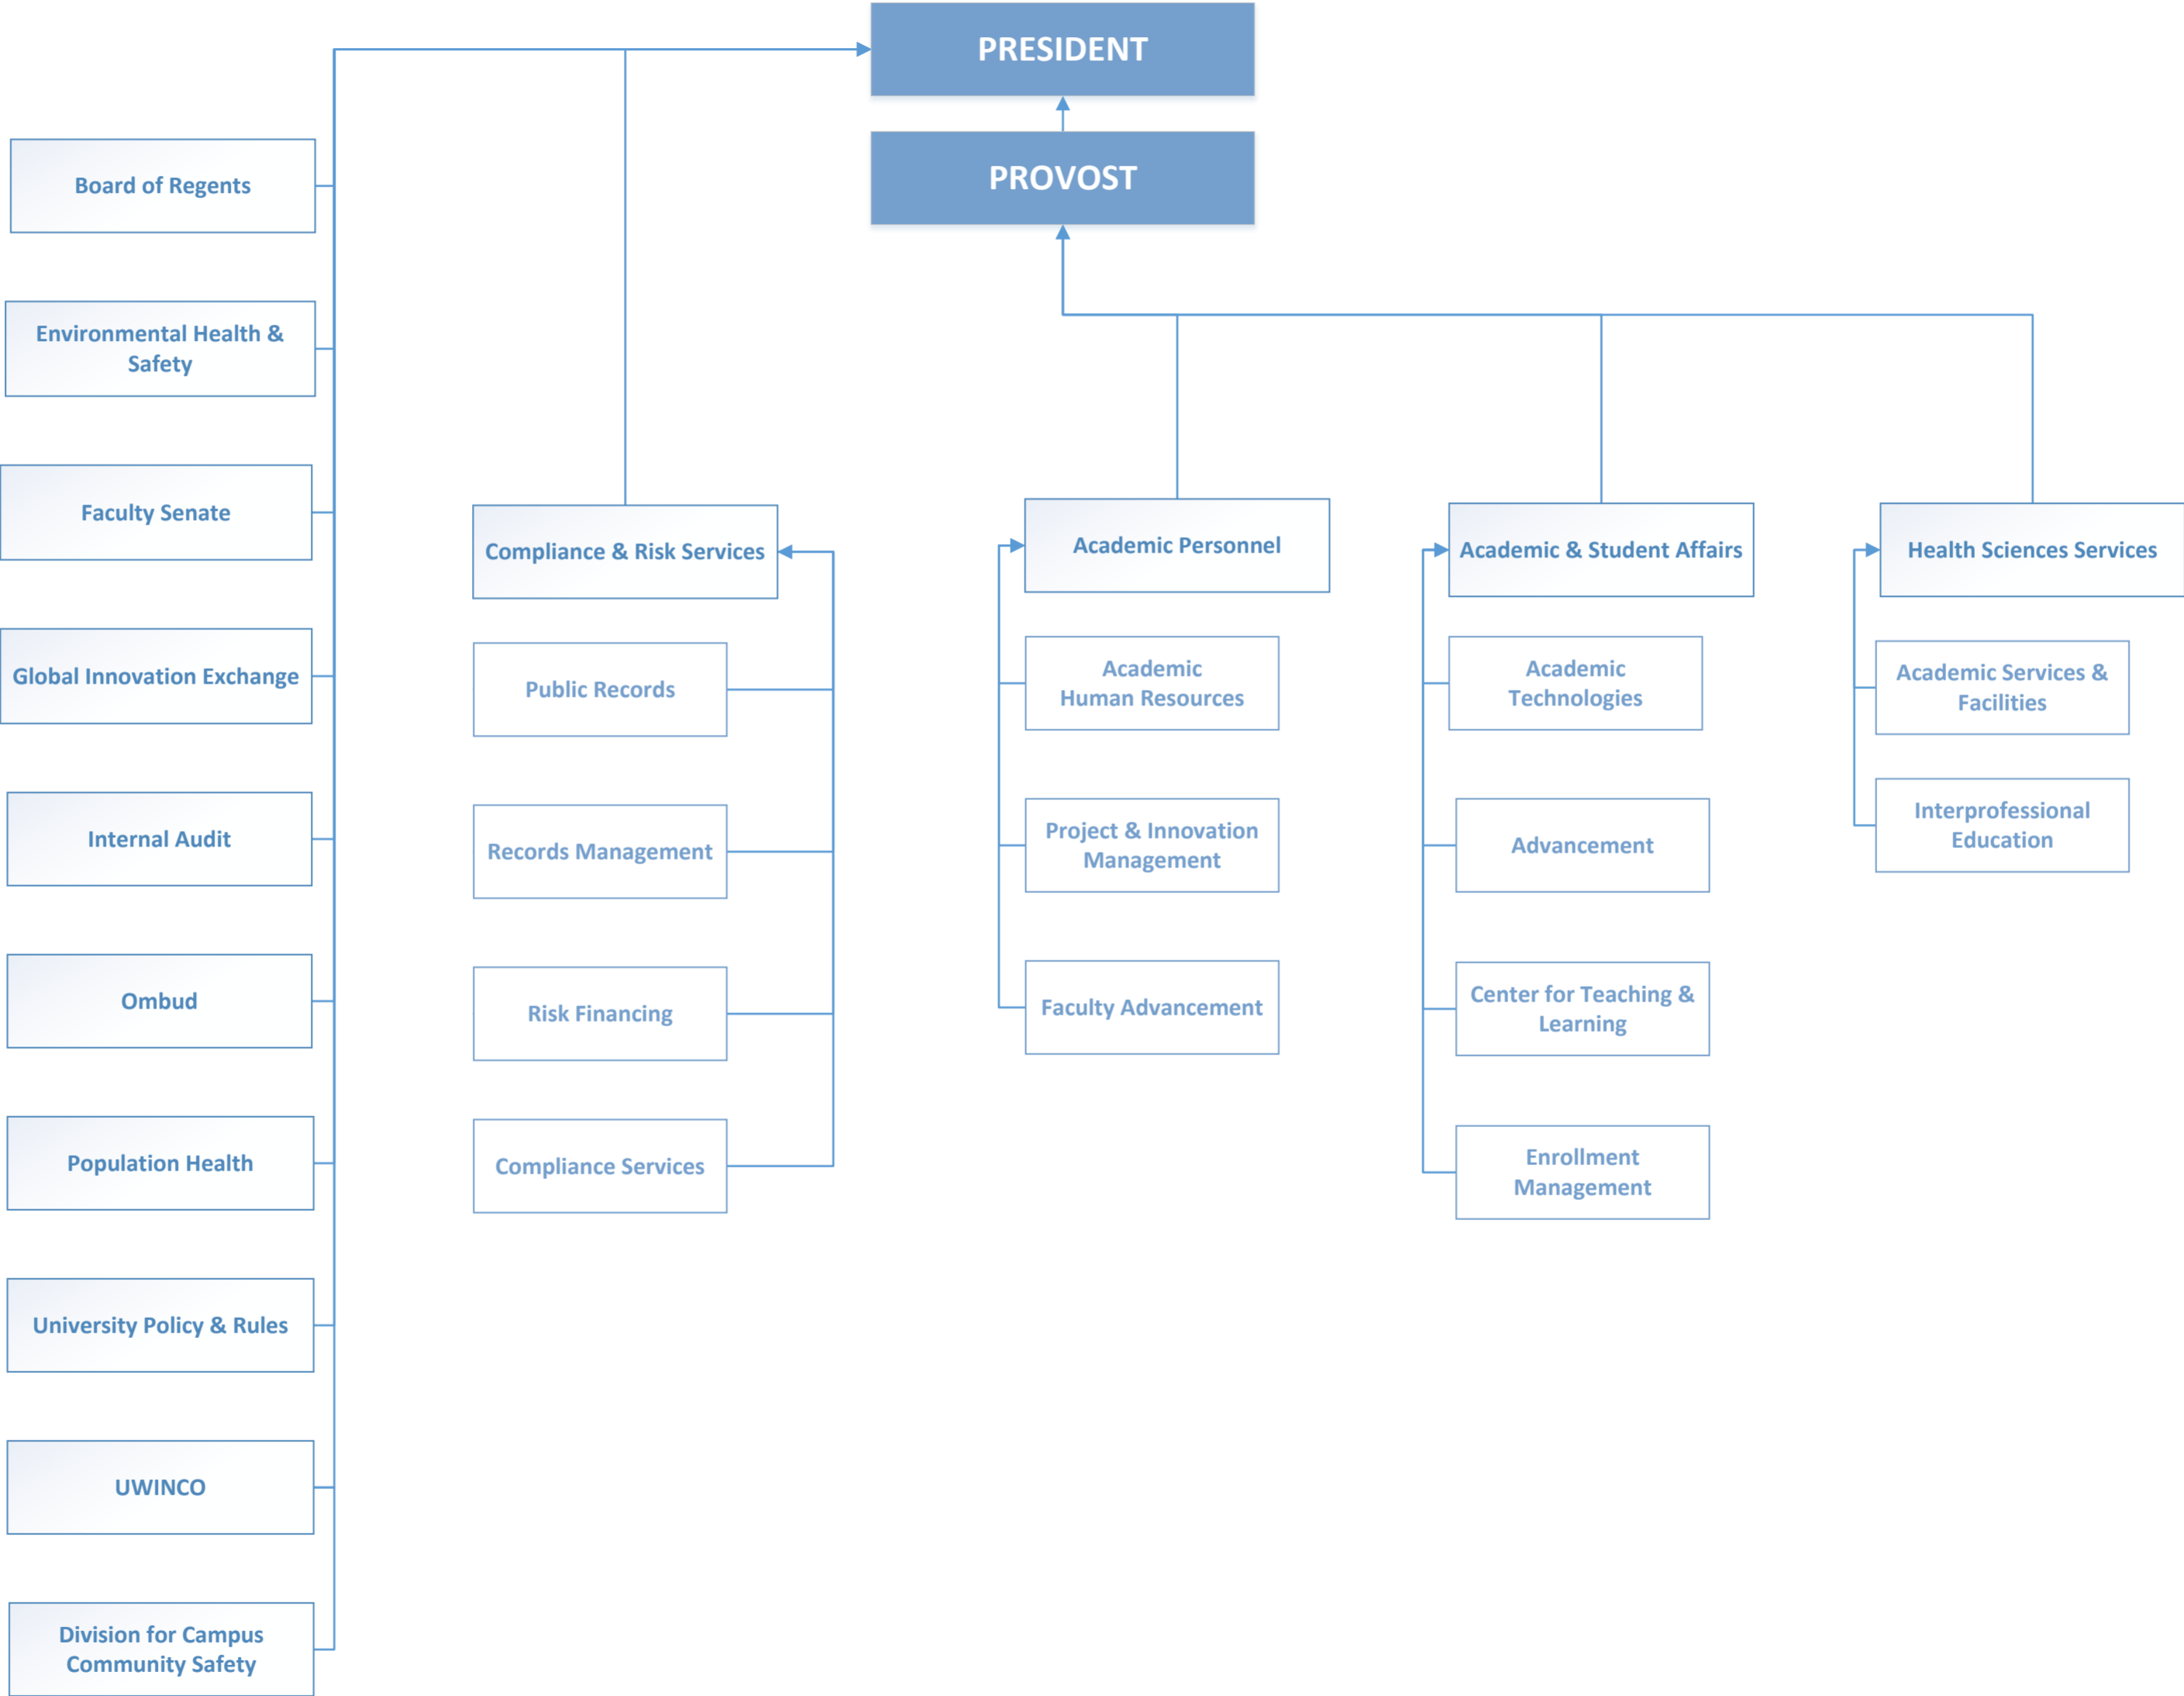

UNITS SUPPORTED BY EXECUTIVE OFFICE SHARED SERVICES

This organization chart shows units supported by the Executive Office Shared Services team. This **does not** show all the units reporting to the President and Provost.